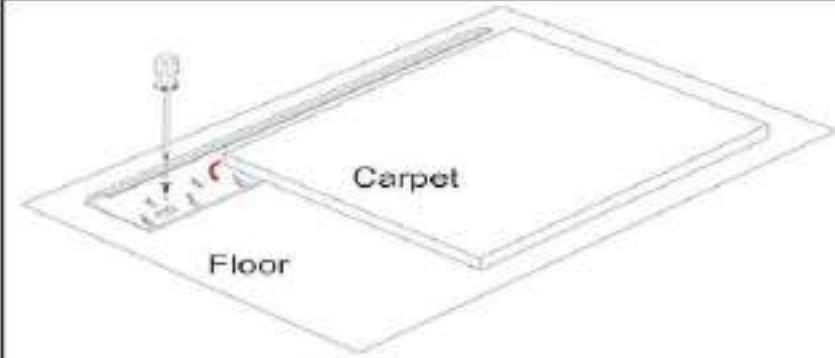

Carpet

Floor/Wood/Tile

Suitable for screws with a width of less than 3mm

Artificial Grass

At Carpet Island, we offer a range of artificial grass options with varying pile heights to suit any landscaping need. Whether you're looking for a lush, dense appearance or a shorter, more manageable turf, our selection provides the perfect solution for creating a beautiful, maintenance-free outdoor space.